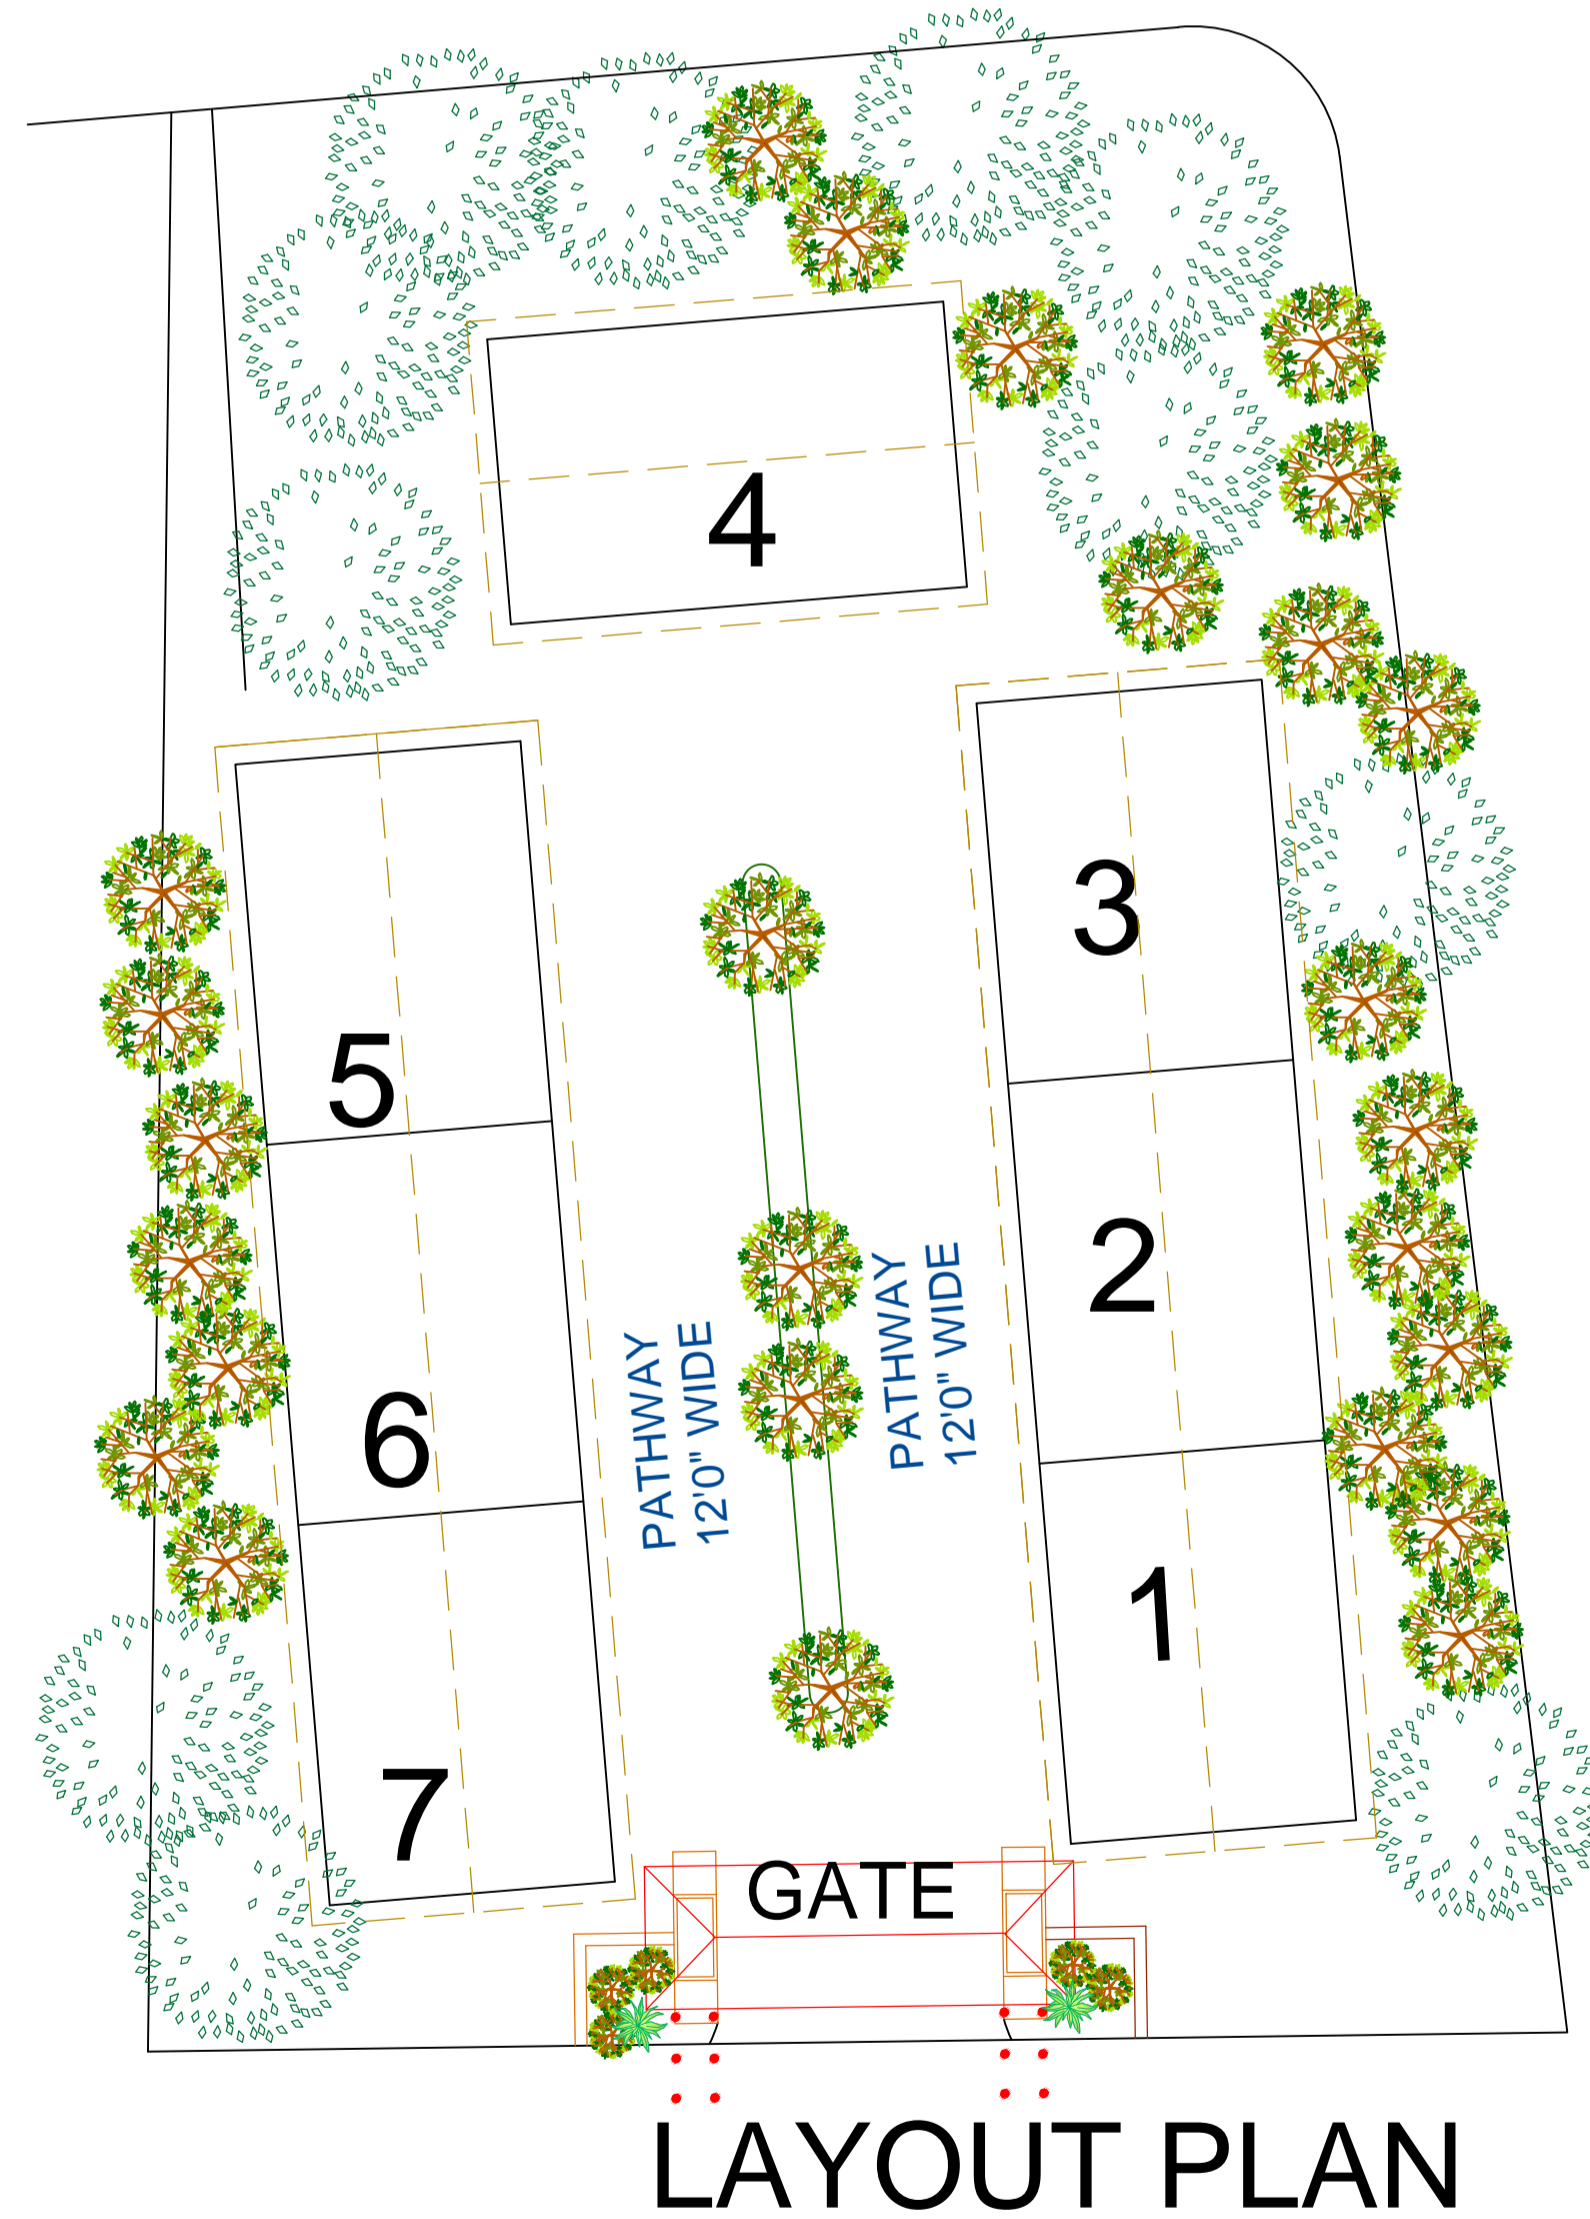

# HANDICRAFT, HANDLOOM CENTRE (SAURA TRIBE THEME)

DETAILS OF THE SAURA TRIBE THEMED HANDLOOM, HANDICRAFT & TEXTILE  
CENTRE OF ADIBASI MELA-2011

ARCHITECTURAL CONSULTANT: